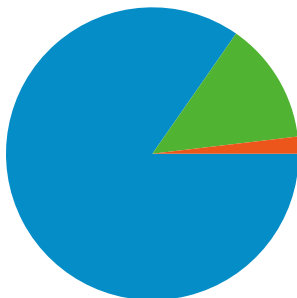

Traffic Sources Overview

- **Referring Sites**
  271 (84.69%)
- **Direct Traffic**
  43 (13.44%)
- **Search Engines**
  6 (1.88%)

Content Overview

Pages	Pageviews	% Pageviews
/	428	59.36%
/photo_gallery.php	196	27.18%
/index.php	38	5.27%
/map.php	27	3.74%
/schools.php	12	1.66%