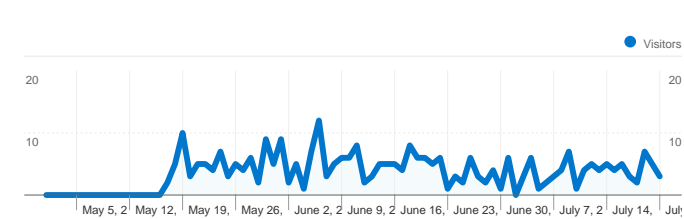

Site Usage

320 Visits

39.38% Bounce Rate

721 Pageviews

00:01:45 Avg. Time on Site

2.25 Pages/Visit

80.94% % New Visits

Visitors Overview

259 people visited this site

 **320 Visits**

 **259 Absolute Unique Visitors**

 **721 Pageviews**

 **2.25 Average Pageviews**

 **00:01:45 Time on Site**

 **39.38% Bounce Rate**

 **80.94% New Visits**

320 visits came from 9 countries/territories

Site Usage

Country/Territory	Visits	Pages/Visit	Avg. Time on Site	% New Visits	Bounce Rate
United States	302	2.22	00:01:41	80.46%	39.40%
Canada	5	3.20	00:06:05	80.00%	40.00%
Netherlands	5	1.40	00:00:11	80.00%	80.00%
Germany	3	1.67	00:00:17	100.00%	33.33%
Japan	1	2.00	00:00:29	100.00%	0.00%
Switzerland	1	9.00	00:06:21	100.00%	0.00%
Finland	1	2.00	00:00:05	100.00%	0.00%
Italy	1	3.00	00:06:26	100.00%	0.00%
United Kingdom	1	6.00	00:04:42	100.00%	0.00%

Pages on this site were viewed a total of 721 times

 **721** Pageviews

 **551** Unique Views

 **39.38%** Bounce Rate

Top Content

Pages	Pageviews	% Pageviews
/	428	59.36%
/photo_gallery.php	196	27.18%
/index.php	38	5.27%
/map.php	27	3.74%
/schools.php	12	1.66%