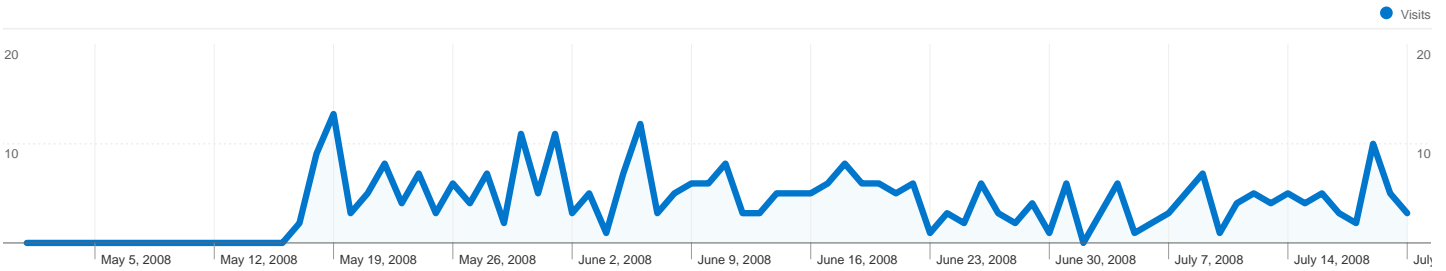

All traffic sources sent a total of 320 visits

- 13.44% Direct Traffic
- 84.69% Referring Sites
- 1.88% Search Engines