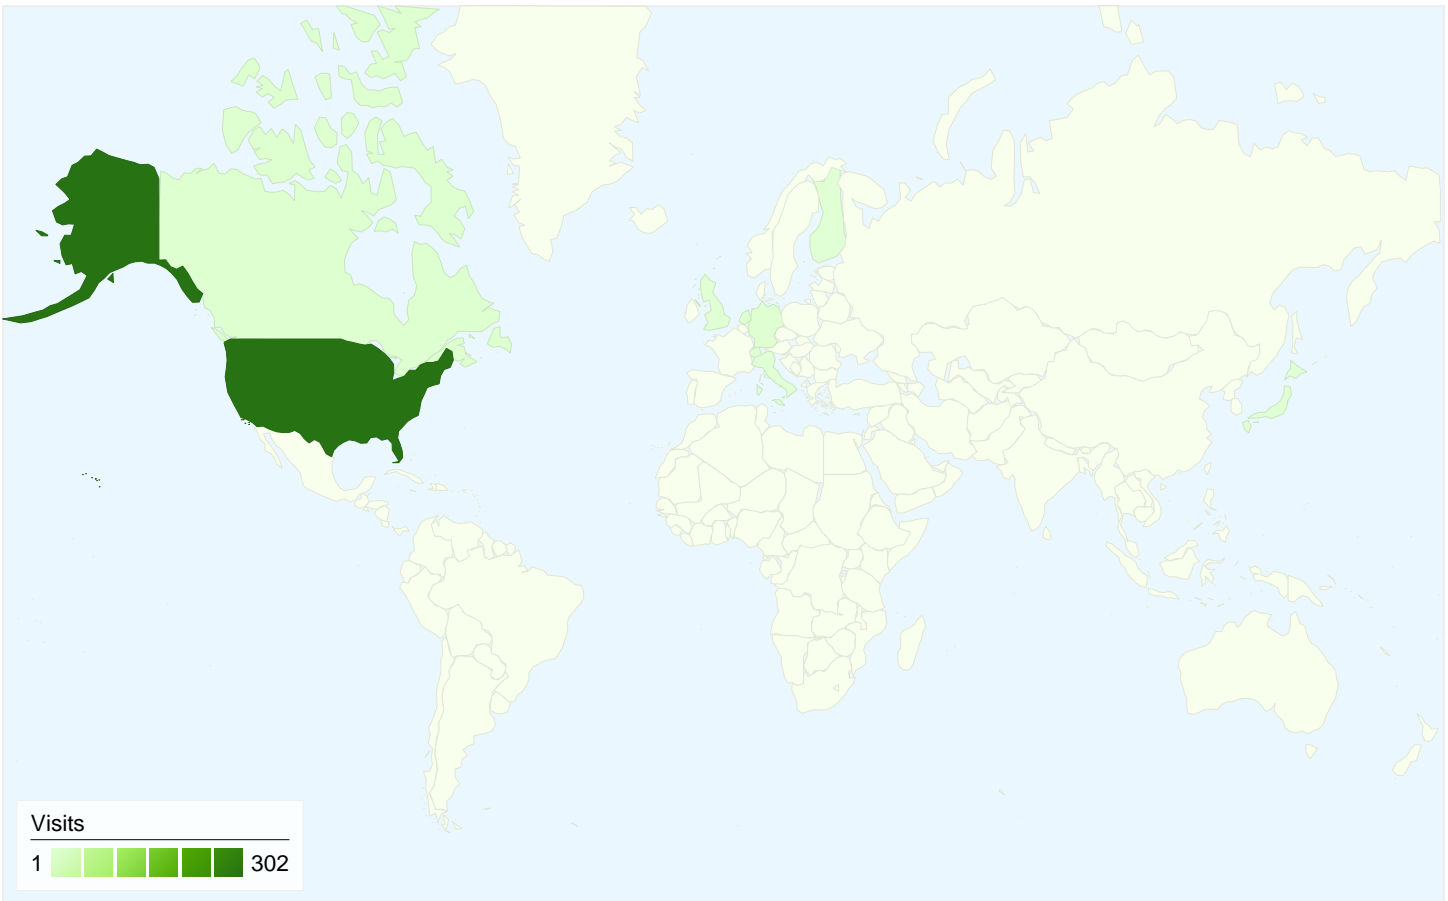

Visitors
259

Map Overlay world

Traffic Sources Overview

- **Referring Sites**
271 (84.69%)
- **Direct Traffic**
43 (13.44%)
- **Search Engines**
6 (1.88%)

Content Overview

Pages	Pageviews	% Pageviews
/	428	59.36%
/photo_gallery.php	196	27.18%
/index.php	38	5.27%
/map.php	27	3.74%
/schools.php	12	1.66%

259 people visited this site

 **320 Visits**

 **259 Absolute Unique Visitors**

 **721 Pageviews**

 **2.25 Average Pageviews**

 **00:01:45 Time on Site**

 **39.38% Bounce Rate**

 **80.94% New Visits**

320 visits came from 9 countries/territories

Site Usage

Country/Territory	Visits	Pages/Visit	Avg. Time on Site	% New Visits	Bounce Rate
United States	302	2.22	00:01:41	80.46%	39.40%
Canada	5	3.20	00:06:05	80.00%	40.00%
Netherlands	5	1.40	00:00:11	80.00%	80.00%
Germany	3	1.67	00:00:17	100.00%	33.33%
Japan	1	2.00	00:00:29	100.00%	0.00%
Switzerland	1	9.00	00:06:21	100.00%	0.00%
Finland	1	2.00	00:00:05	100.00%	0.00%
Italy	1	3.00	00:06:26	100.00%	0.00%
United Kingdom	1	6.00	00:04:42	100.00%	0.00%