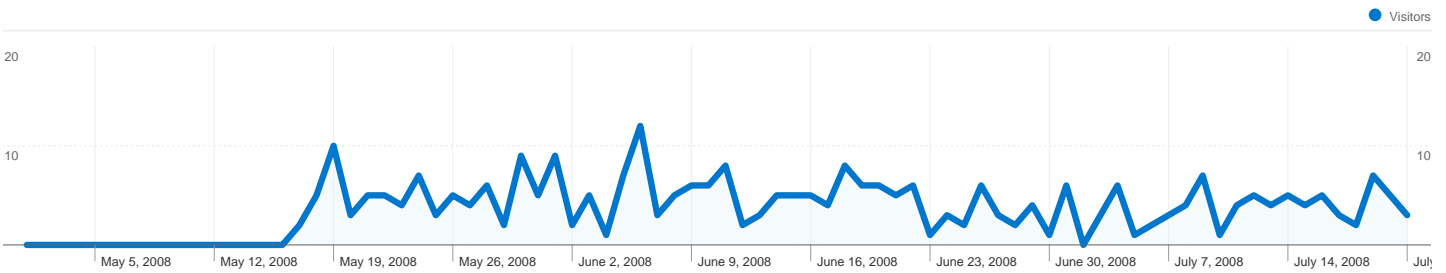

Site Usage

320 Visits

39.38% Bounce Rate

721 Pageviews

00:01:45 Avg. Time on Site

2.25 Pages/Visit

80.94% % New Visits

Visitors Overview

259 people visited this site

 **320 Visits**

 **259 Absolute Unique Visitors**

 **721 Pageviews**

 **2.25 Average Pageviews**

 **00:01:45 Time on Site**

 **39.38% Bounce Rate**

 **80.94% New Visits**

Pages on this site were viewed a total of 721 times

 **721** Pageviews

 **551** Unique Views

 **39.38%** Bounce Rate

Top Content

Pages	Pageviews	% Pageviews
/	428	59.36%
/photo_gallery.php	196	27.18%
/index.php	38	5.27%
/map.php	27	3.74%
/schools.php	12	1.66%