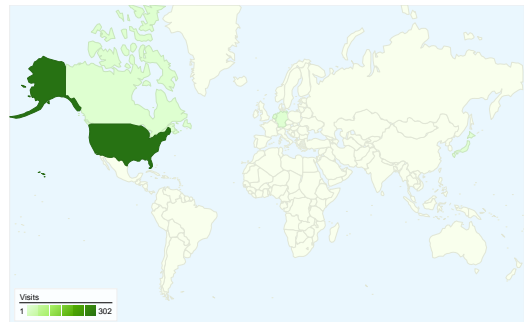

Site Usage

320 Visits

39.38% Bounce Rate

721 Pageviews

00:01:45 Avg. Time on Site

2.25 Pages/Visit

80.94% % New Visits

Visitors Overview

Visitors
259

Map Overlay world

Traffic Sources Overview

- **Referring Sites**
271 (84.69%)
- **Direct Traffic**
43 (13.44%)
- **Search Engines**
6 (1.88%)

Content Overview

Pages	Pageviews	% Pageviews
/	428	59.36%
/photo_gallery.php	196	27.18%
/index.php	38	5.27%
/map.php	27	3.74%
/schools.php	12	1.66%

320 visits came from 9 countries/territories

Site Usage

Country/Territory	Visits	Pages/Visit	Avg. Time on Site	% New Visits	Bounce Rate
United States	302	2.22	00:01:41	80.46%	39.40%
Canada	5	3.20	00:06:05	80.00%	40.00%
Netherlands	5	1.40	00:00:11	80.00%	80.00%
Germany	3	1.67	00:00:17	100.00%	33.33%
Japan	1	2.00	00:00:29	100.00%	0.00%
Switzerland	1	9.00	00:06:21	100.00%	0.00%
Finland	1	2.00	00:00:05	100.00%	0.00%
Italy	1	3.00	00:06:26	100.00%	0.00%
United Kingdom	1	6.00	00:04:42	100.00%	0.00%

Pages on this site were viewed a total of 721 times

 **721** Pageviews

 **551** Unique Views

 **39.38%** Bounce Rate

Top Content

Pages	Pageviews	% Pageviews
/	428	59.36%
/photo_gallery.php	196	27.18%
/index.php	38	5.27%
/map.php	27	3.74%
/schools.php	12	1.66%