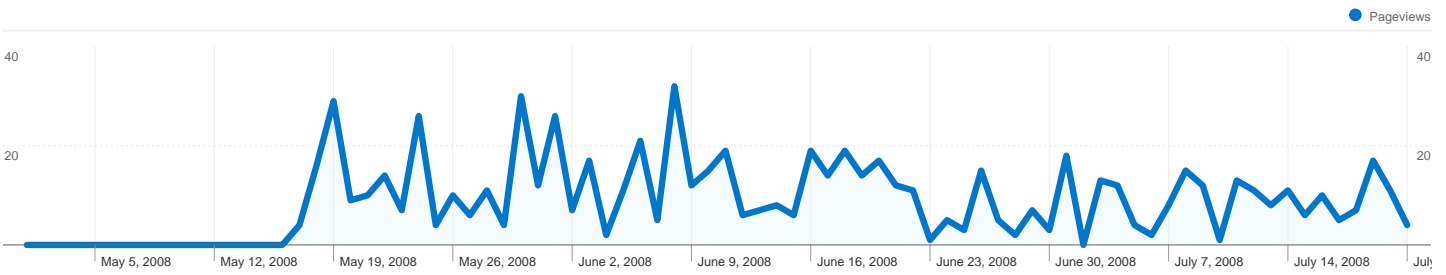

Pages on this site were viewed a total of 721 times

721 Pageviews

551 Unique Views

39.38% Bounce Rate

Top Content

Pages	Pageviews	% Pageviews
/	428	59.36%
/photo_gallery.php	196	27.18%
/index.php	38	5.27%
/map.php	27	3.74%
/schools.php	12	1.66%