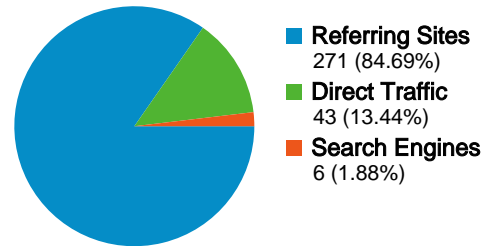

Top Traffic Sources

Sources	Visits	% visits	Keywords	Visits	% visits
springshomes.com (referral)	263	82.19%	"3931 sq. feet"	1	16.67%
(direct) ((none))	43	13.44%	14280 corrico ct, colorado	1	16.67%
google (organic)	3	0.94%	corrico court	1	16.67%
us.mg1.mail.yahoo.com	3	0.94%	corricocourt.com/	1	16.67%
activerain.com (referral)	1	0.31%	http://www.corricocourt.com/	1	16.67%